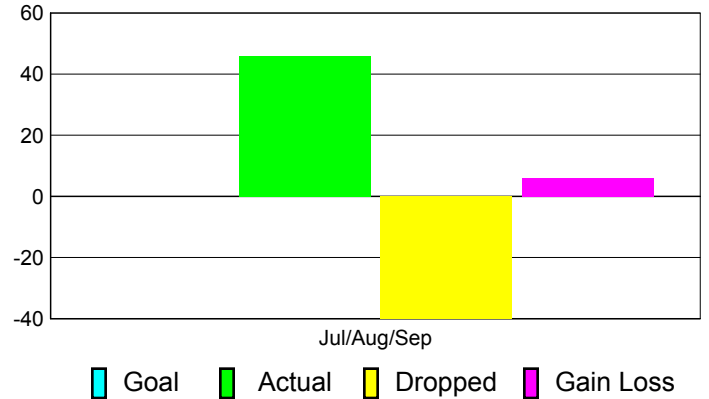

Membership Results 2011-2012

Goal, New, Dropped, Gain/Loss

Comparison of Membership Gain/Loss

Current Year Compared to the Previous Year